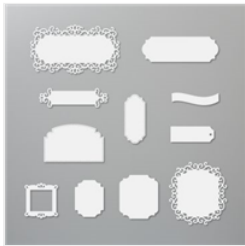

Price: \$15.00

Metallics Embossing Powders - 155555

Price: \$18.00

Whimsy & wonder Love of the Season

Diane Squires
770-596-3723

diane@stampandembellish.com
www.stampandembellish.com

Silver Foil 12" X 12" (30.5 X 30.5 Cm) Specialty Pack - 156457

Price: \$10.00

Simply Elegant Trim - 155766

Price: \$7.50

Ornate Frames Dies - 150664

Price: \$34.00

Heat Tool - 129053

Price: \$30.00

Stampin' Dimensionals - 104430